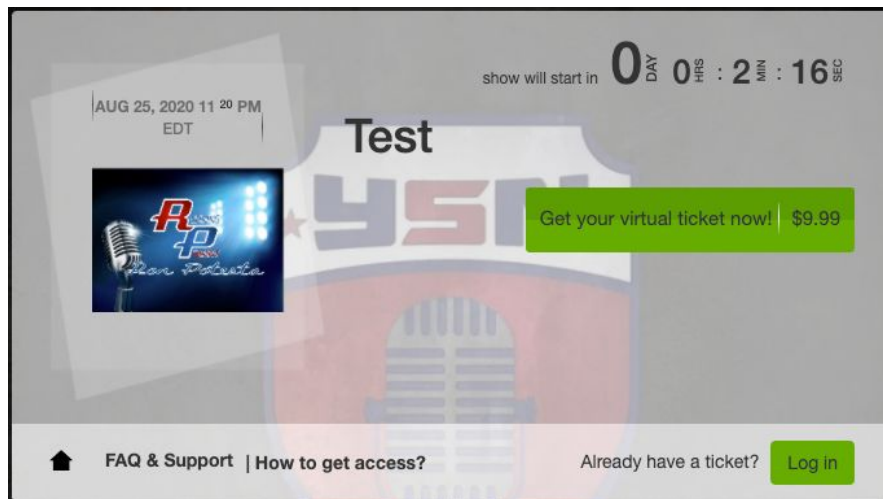

# How to correctly order PPV on YSNLive.com

*\*Each purchase is per event/per device*

**GO TO “HIGH SCHOOLS” TAB ON YSNLIVE.COM AND CHOOSE YOUR SCHOOL**

**CLICK “GET YOUR VIRTUAL TICKET NOW”**

**Test** **\$9.99**